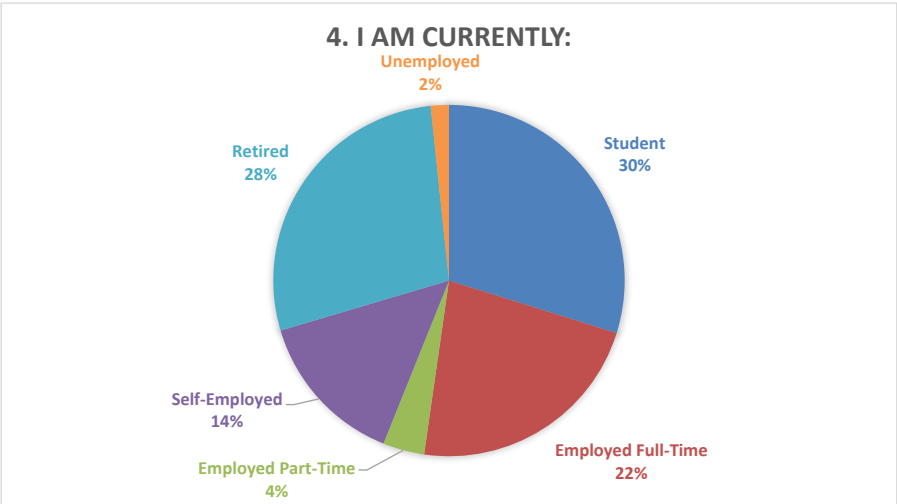

## Demographics - Age

Age	
0-25 yrs	131
26-35 yrs	25
36-45 yrs	21
46-55 yrs	51
56-65 yrs	64
66+ yrs	127
Total	419

## Demographics - Location

Location	
Albert	22
Alexander	18
Bison	47
LaCrosse	186
Liebenthal	10
Loretto	3
McCracken	33
Nekoma	2
Otis	49
Rush Center	27
Shaffer	3
Timken	19
<b>Total</b>	<b>419</b>

## Time respondents have lived in Rush County

Time	
0-5 yrs	57
6-10 yrs	54
11-15 yrs	56
16-20 yrs	54
21-25 yrs	20
26+ yrs	178
Total	419

Demographics - Occupation

Occupation	
Student	125
Employed Full-Time	94
Employed Part-Time	16
Self-Employed	60
Retired	117
Unemployed	7
Total	419