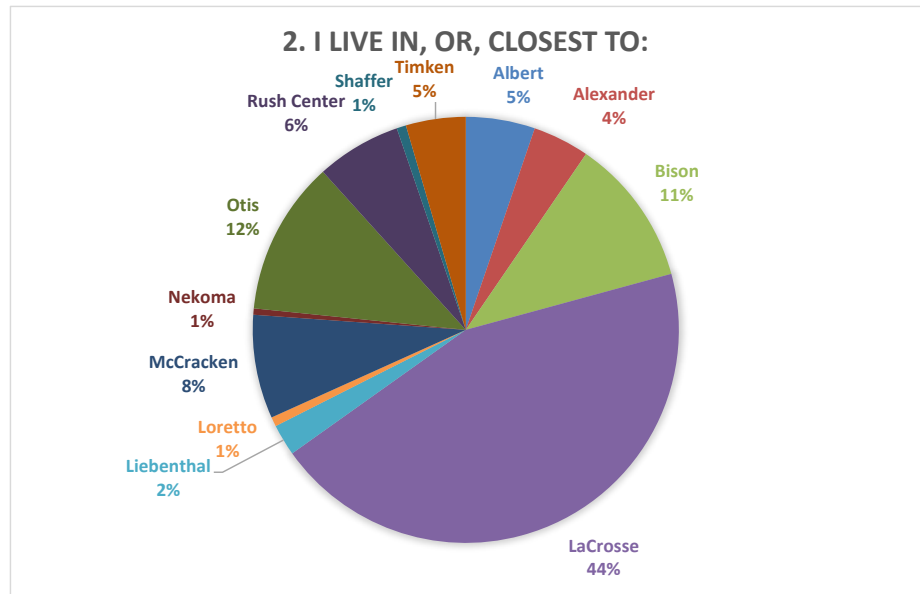

The first two sheets of this document were used for tabulating purposes and are not easy to look at. Questions 1-65 have their own sheet of information.

## Demographics - Age

Age	
0-25 yrs	131
26-35 yrs	25
36-45 yrs	21
46-55 yrs	51
56-65 yrs	64
66+ yrs	127
Total	419

## Demographics - Location

Location	
Albert	22
Alexander	18
Bison	47
LaCrosse	186
Liebenthal	10
Loretto	3
McCracken	33
Nekoma	2
Otis	49
Rush Center	27
Shaffer	3
Timken	19
<b>Total</b>	<b>419</b>