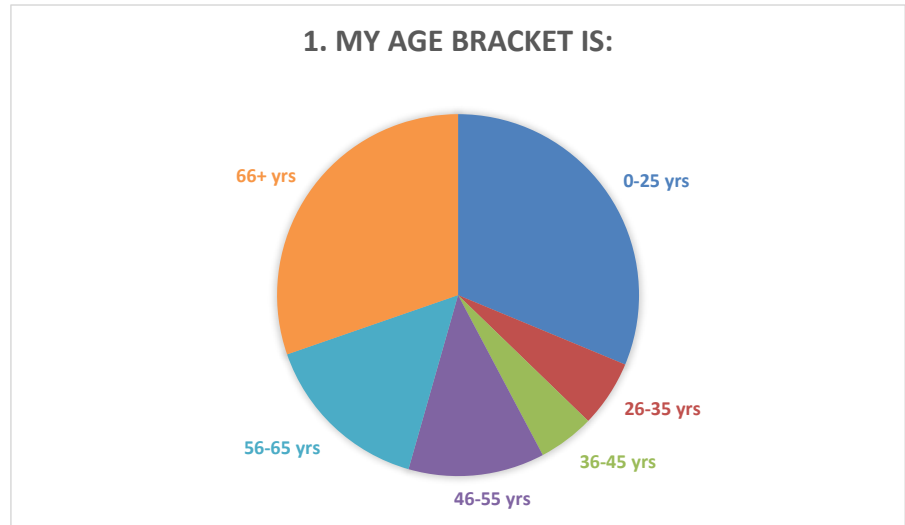

## Survey of Residents - 2016

419 Rush County surveys were tabulated for these results. Not all respondents answered every question so the number of responses may differ slightly. These surveys were tabulated by Scarlett Olsen Jan-Feb 2017.

## Demographics - Age

Age	
0-25 yrs	131
26-35 yrs	25
36-45 yrs	21
46-55 yrs	51
56-65 yrs	64
66+ yrs	127
Total	419