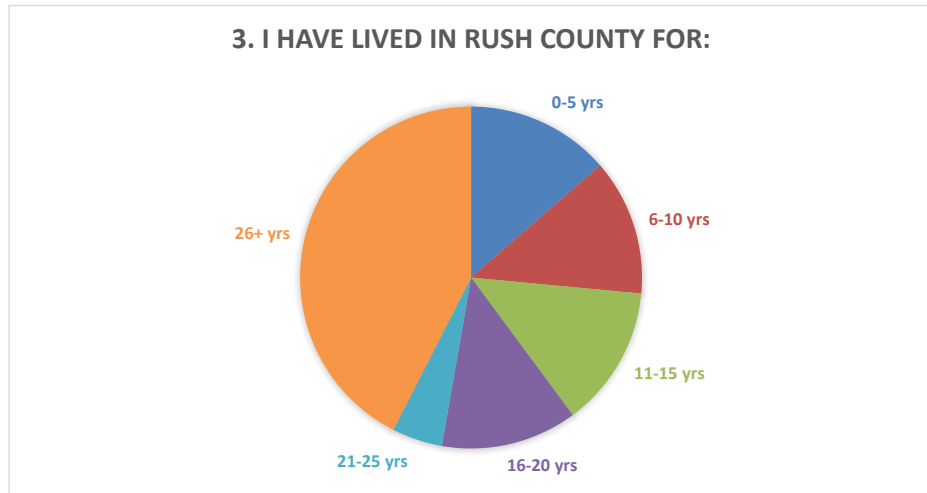

## Demographics - Age

Age	
0-25 yrs	131
26-35 yrs	25
36-45 yrs	21
46-55 yrs	51
56-65 yrs	64
66+ yrs	127
Total	419

## Demographics - Location

Location	
Albert	22
Alexander	18
Bison	47
LaCrosse	186
Liebenthal	10
Loretto	3
McCracken	33
Nekoma	2
Otis	49
Rush Center	27
Shaffer	3
Timken	19
<b>Total</b>	<b>419</b>

## Time respondents have lived in Rush County

Time	
0-5 yrs	57
6-10 yrs	54
11-15 yrs	56
16-20 yrs	54
21-25 yrs	20
26+ yrs	178
Total	419

Demographics - Occupation

Occupation	
Student	125
Employed Full-Time	94
Employed Part-Time	16
Self-Employed	60
Retired	117
Unemployed	7
Total	419